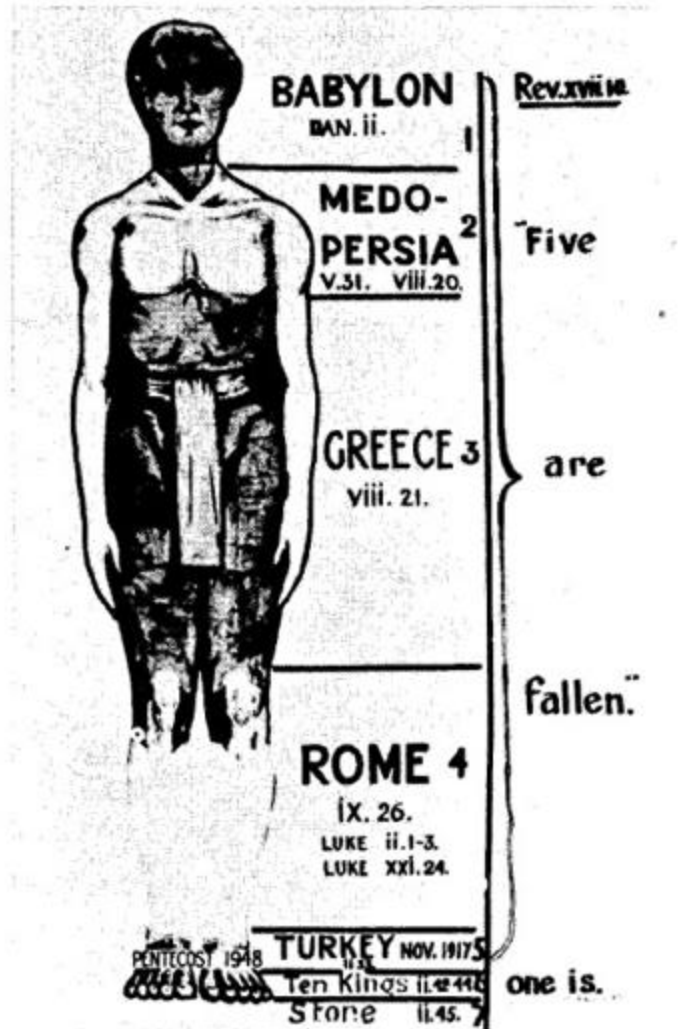

# Chart for use with W159

FOR USE WITH TAPE RECORDING NO. W-225 159  
 The full-size colour original of this chart was  
 compiled and drawn by Charles H. Welch for  
 THE BEREAN PUBLISHING TRUST